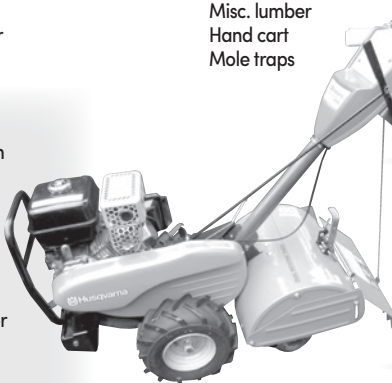

HOUSEHOLD & MISC.

Apartment freezer
Apartment refrigerator
Small upright freezer
Small chest freezer
Set of women's golf clubs
Luggage
Coolers
Shepherd's hook
Hohner guitar in case
Picture frames
Voigtlander 35mm camera
Camera tripod
Coleman 12v cooler
6' white folding table
Charcoal grill
Humidifier
Card table & chairs
Vacuums
Canisters
Small kitchen appliances
Crock pot
Wireless headphones
Tupperware
DVD & VHS tapes

Glass patio table
Digital weather station
Fans
Lounge chairs
Spot light
Microwave
VHS camera
Camping gas grill
Used glass sliding door
Patio end tables
Step stool
Ceramic figurine collection
Knick-knacks
Wall decorations
Prestige Plate silverware set in box
Sewing machine cabinet
Sewing box
Elect ceramic heater
Cuckoo clock made in Germany
Dehumidifier
Floor fan
Welso exercise bike
Golf ball display case
Detroit Loins collectibles